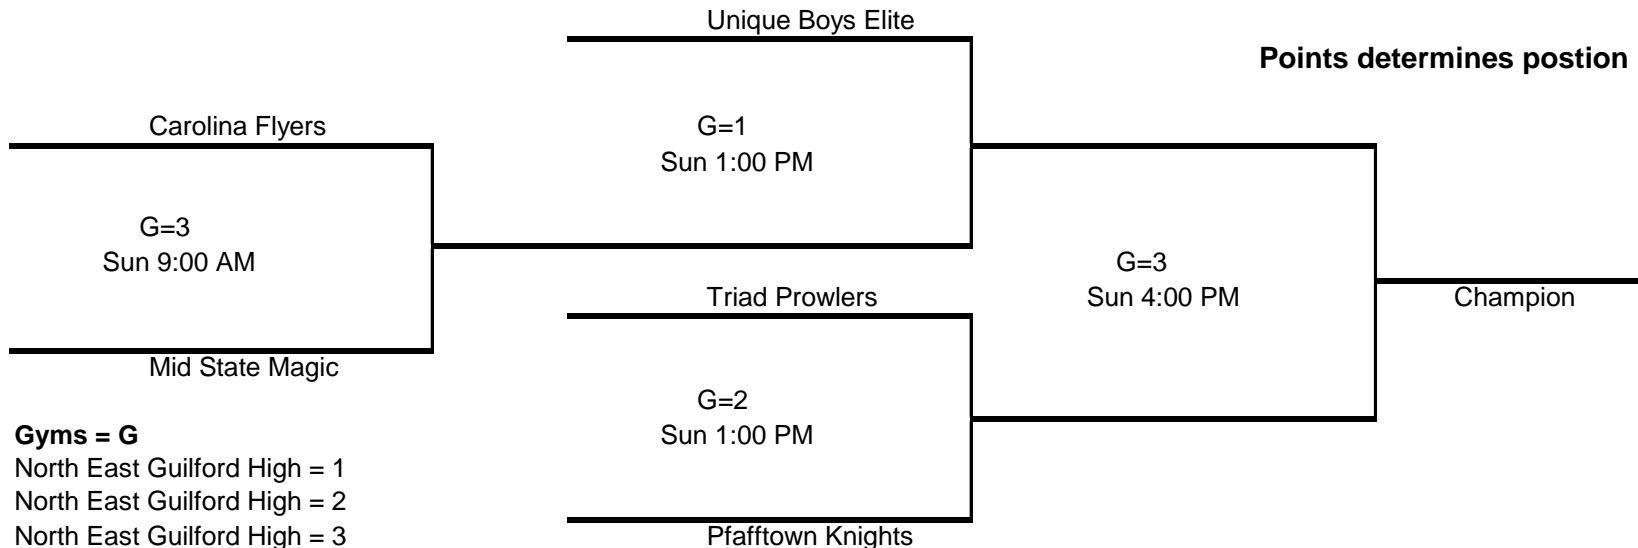

Mid State Magic Classic/Carolina Stars Invitational

8th Grade Boys			1	2	3	4	5	W	L	PTS
1	Mid State Magic	MSM								
2	Unique Boys Elite	UBE								
3	Carolina Flyers	CF								
4	Triad Prowlers	TP								
5	Pfafftown Knights	PK								
	DAY	TIME	GYM	DAY	TIME	GYM	DAY	TIME	GYM	
	Sat	11:00 AM	4	Sat	11:00 AM	5	Sat	1:00 PM	4	
	MSM	vs	TP	CF	vs	PK	TP	vs	PK	
	DAY	TIME	GYM	DAY	TIME	GYM				
	Sat	1:00 PM	5	Sat	3:00 PM	4				
	UBE	vs	CF	MSM	vs	UBE				

- Gyms = G**
- North East Guilford High = 1
 - North East Guilford High = 2
 - North East Guilford High = 3
 - T.W. Andrews High School Main = 4
 - T.W. Andrews High School Aux = 5

Mid State Magic Classic/Carolina Stars Invitational