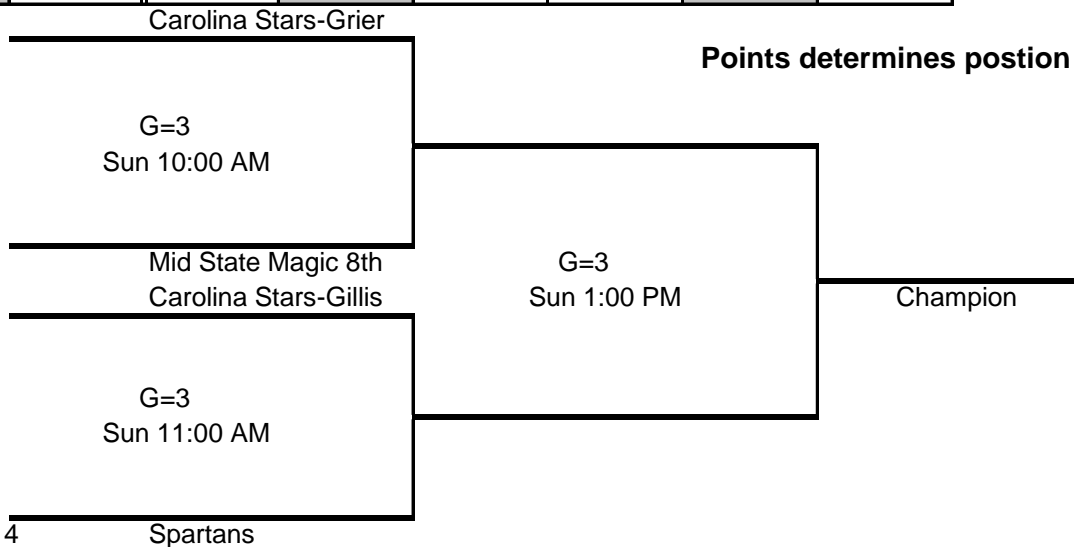

Mid State Magic Classic/Carolina Stars Invitational

JV Boys			1	2	3	4	5	W	L	PTS	POS
1	Mid State Magic 8th	MSM									
2	CEBA	CEB									
3	Carolina Stars-Gillis	CSGI									
4	Spartans	SP									
5	Carolina Stars-Grier	CSGR									
DAY			DAY	TIME	GYM	DAY	TIME	GYM			
Sat			Sat	11:00 AM	3	Sat	1:00 PM	2			
CEB			vs	CSGR	SP	vs	CSGI	CSGR	vs	SP	
DAY			DAY	TIME	GYM	DAY	TIME	GYM			
Sat			Sat	3:00 PM	3	Sat	5:00 PM	3			
MSM			vs	CEB	CSGI	vs	MSM	CEB	vs	MSM	

Gyms = G

- North East Guilford High = 1
- North East Guilford High = 2
- North East Guilford High = 3
- T.W. Andrews High School Main = 4
- T.W. Andrews High School Aux = 5