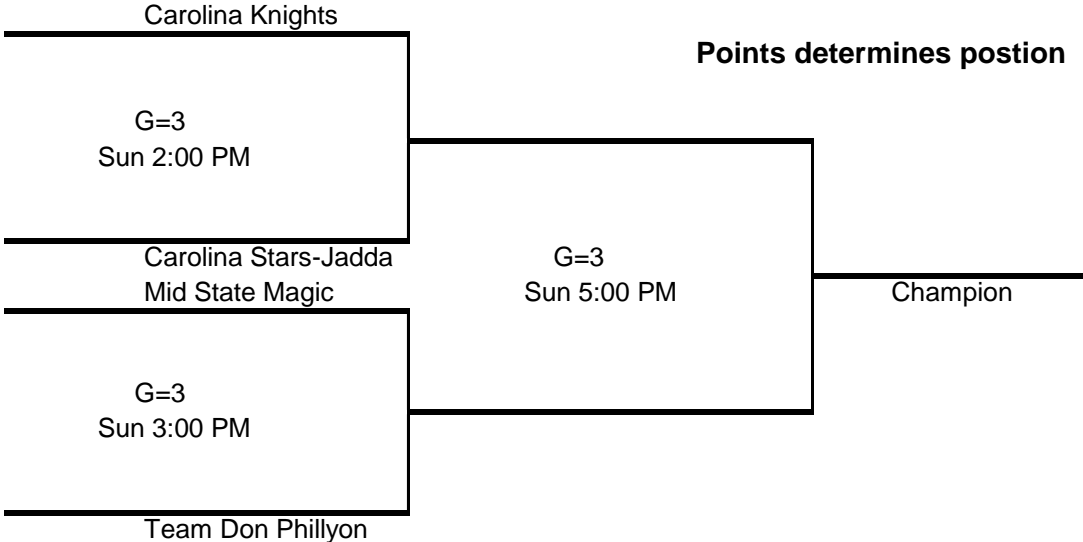

Mid State Magic Classic/Carolina Stars Invitational

Varsity Boys			1	2	3	4	5	W	L	PTS	
1	Team Don Phillyon	TDP									
2	Carolina Stars-Jadda	CSJ									
3	Mid State Magic	MSM									
4	Carolina Knights	CK									
5	CEBA	CEB									
			DAY	TIME	GYM	DAY	TIME	GYM			
			Sat	8:00 AM	3	Sat	10:00 AM	3	Sat	12:00 PM	3
			CEB	vs	TDP	CSJ	vs	CK	TDP	vs	MSM
			DAY	TIME	GYM	DAY	TIME	GYM			
			Sat	2:00 PM	3	Sat	4:00 PM	3	Sat	6:00 PM	3
			CK	vs	CEB	CSJ	vs	MSM	CEB	vs	MSM

Gyms = G
 North East Guilford High = 1
 North East Guilford High = 2
 North East Guilford High = 3
 T.W. Andrews High School Main = 4
 T.W. Andrews High School Aux = 5

Mid State Magic Classic/Carolina Stars Invitational